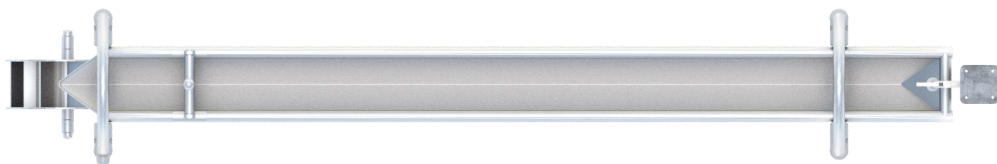

SOCJALIZING

PLAY WITH WATER

INFORMATION ABOUT THE PRODUCT

Dimensions	ca. 43 x 281 cm
Safety zone	ca. 343 x 581 cm
Overall height	ca.110 cm
Free fall height	-
Amount of users	3 persons
Product complies with EN 1176-1:2017-12	YES
Availability of spare parts	YES
Age range	3-12
<small>According to EN 1176-1:2017-12 norm, the product requires applying a safety surface according to the product's free fall height.</small>	

Visualisation is for reference only,
actual appearance may vary.

SCALE 1:100

MATERIALS:

ELEMENTS
CONSTRUCTION
MADE OF STAINLESS STEEL
ASISI 304