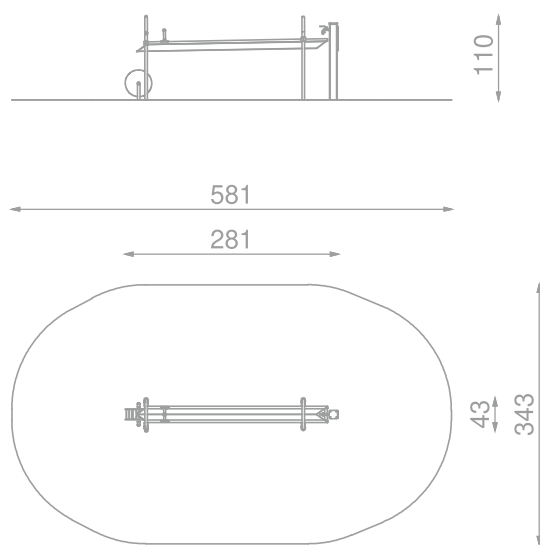

SOCJALIZING

PLAY WITH WATER

INFORMATION ABOUT THE PRODUCT

Dimensions	ca. 43 x 281 cm
Safety zone	ca. 343 x 581 cm
Overall height	ca.110 cm
Free fall height	-
Amount of users	3 persons
Product complies with EN 1176-1:2017-12	YES
Availability of spare parts	YES
Age range	3-12
<small>According to EN 1176-1:2017-12 norm, the product requires applying a safety surface according to the product's free fall height.</small>	

Visualisation is for reference only,
actual appearance may vary.

SCALE 1:100

MATERIALS:

ELEMENTS
CONSTRUCTION
MADE OF STAINLESS STEEL
ASISI 304